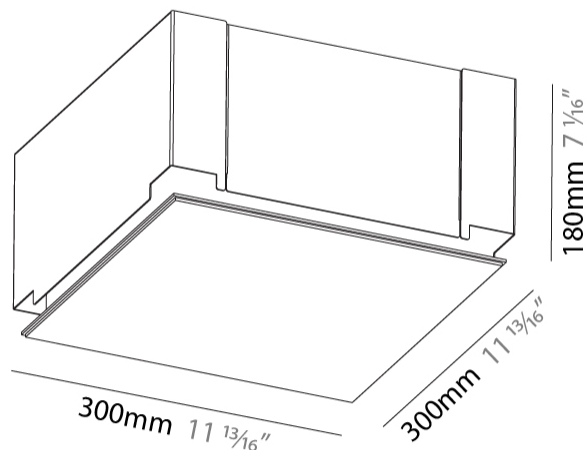

PHYSICAL

Shape: Square
Length (mm): 300
Length (in): 11 ¹³/₁₆"
Width (mm): 300
Width (in): 11 ¹³/₁₆"
Height (mm): 180
Height (in): 7 ¹/₁₆"
Ceiling Thickness (mm): 10 / 12.5 / 15 / 25 / 30
Ceiling Thickness (in): 3/8 or 1/2 or 9/16 or 1 or 1 3/16
Min. Recessing Depth (mm): 200
Min. Recessing Depth (in): 7 ⁷/₈"
Light Distribution: Direct
Diffuser: PMMA - Opal
Fixture Finish: SSR / BKV / CWI / CRY / HAB / UFT / ITA / RUA / FTG / MYG / LOD / PUS / FRO / FUP / KIA / POP / BLS / SPG / MEY / GOH / GUM / CHC / COM / ABZ / JAG / OBR / MOS / ROR
Fixture Material: Extruded Aluminum / Steel
Cut-out Measurements: 335mm 13 3/16" x 335mm / 13 3/16"
Upon Request: Unique Sizes Unique Ceiling Thickness Unique Mounting Depth Spot Inserts

ELECTRICAL

Lamp Type: LED (Zhaga Standard)
Input Wattage (W): 12.4
Total Output Wattage (W): 10.8
Dimming: Tri-Mode (Non-Dimming and Phase Dimming (120Vac only) and 0-10V Dimming)
Driver Included: Yes
Driver Location: Integrated
Driver Type: Constant Current - Universal
Driver Class: Class 2
Input Voltage (V): 120 - 277
Constant Current (MA): 350

LED

Color Temperature (°K): 3000 / 3500 / 4000
Max. Delivered Lumen (lm): 850 / 902 / 920
CRI: >80 CRI
Efficiency (%): 65% (5mm Perspex)
Lamp Life (hrs): 50000
Upon Request: RGB-W Tunable White Special Color Temperature CRI90

OPTICAL

RATINGS AND CERTIFICATIONS

Certified By: Certified for North American Standards
IP rating: IP20